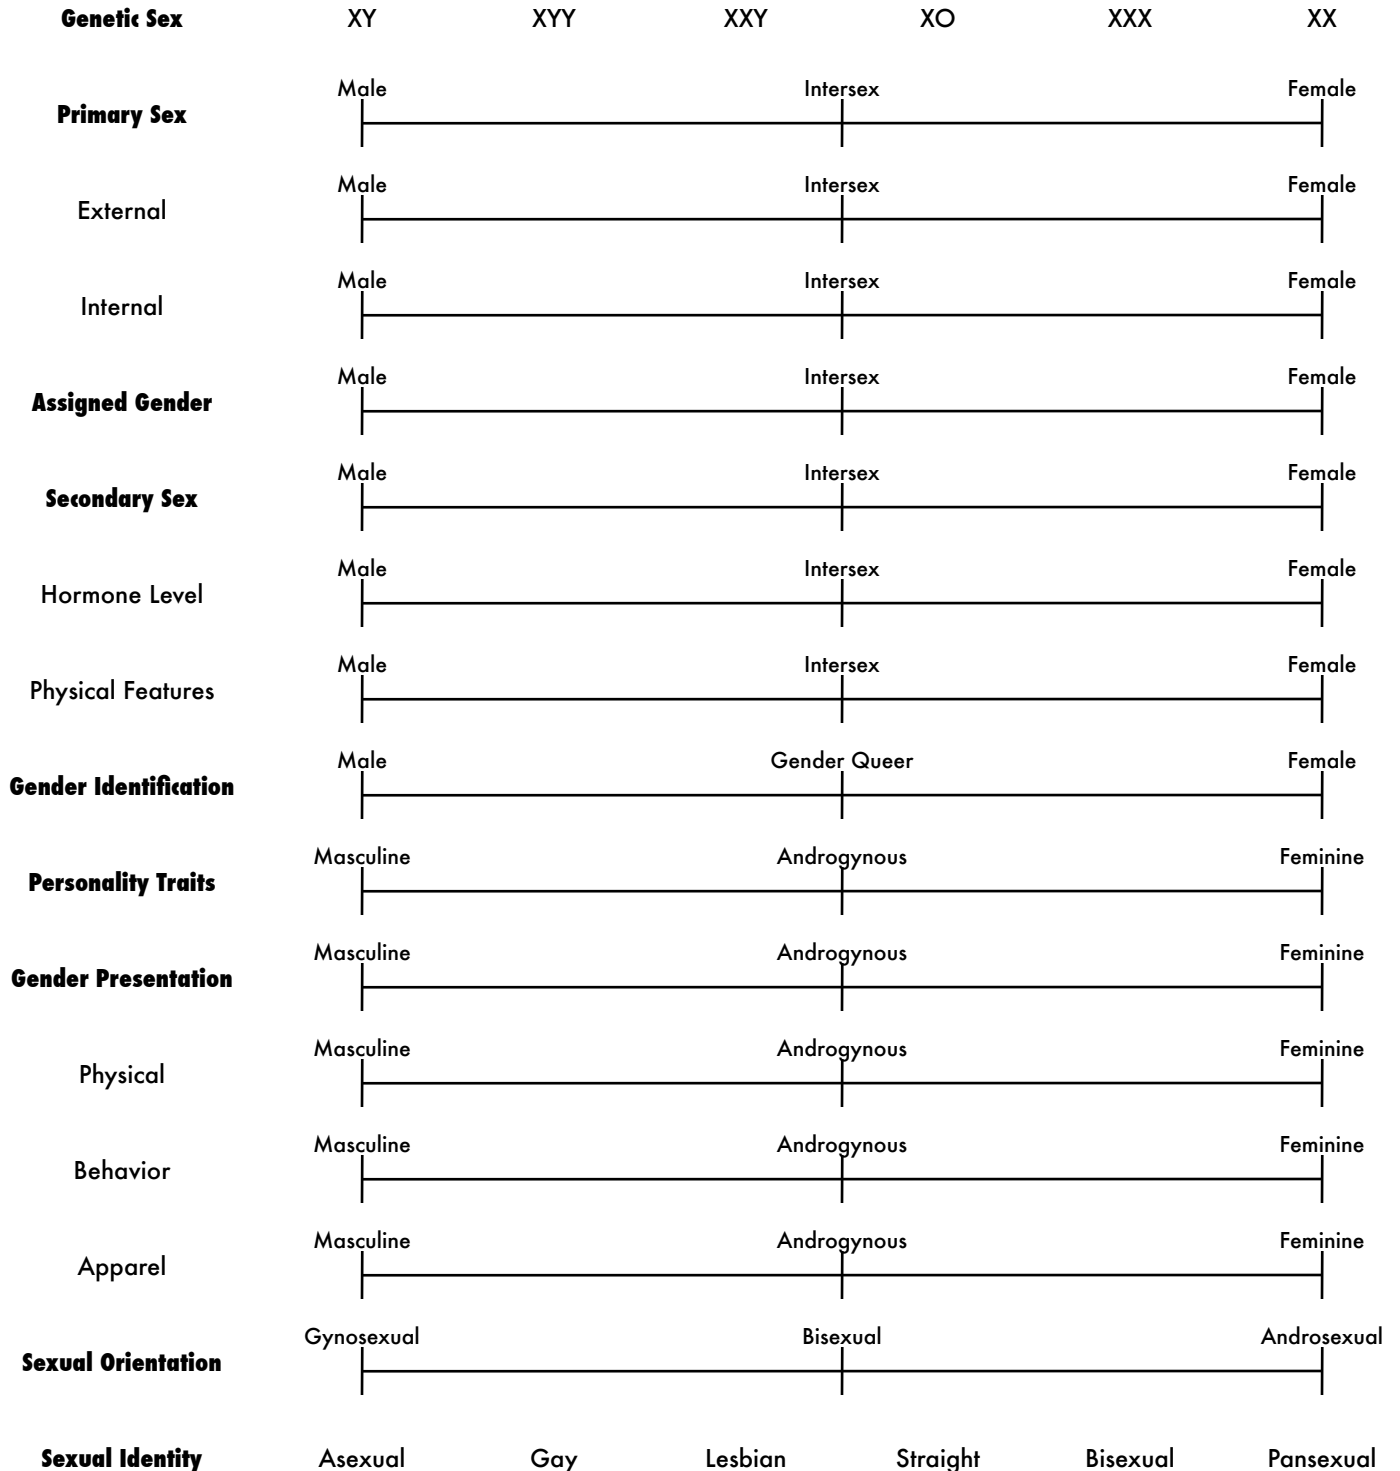

Visualizing Sex, Gender, and Sexuality

Jordan J. Shin, MS, LPC

Revised July 1, 2011

Personality Traits

Gender Presentation

Sexual Orientation